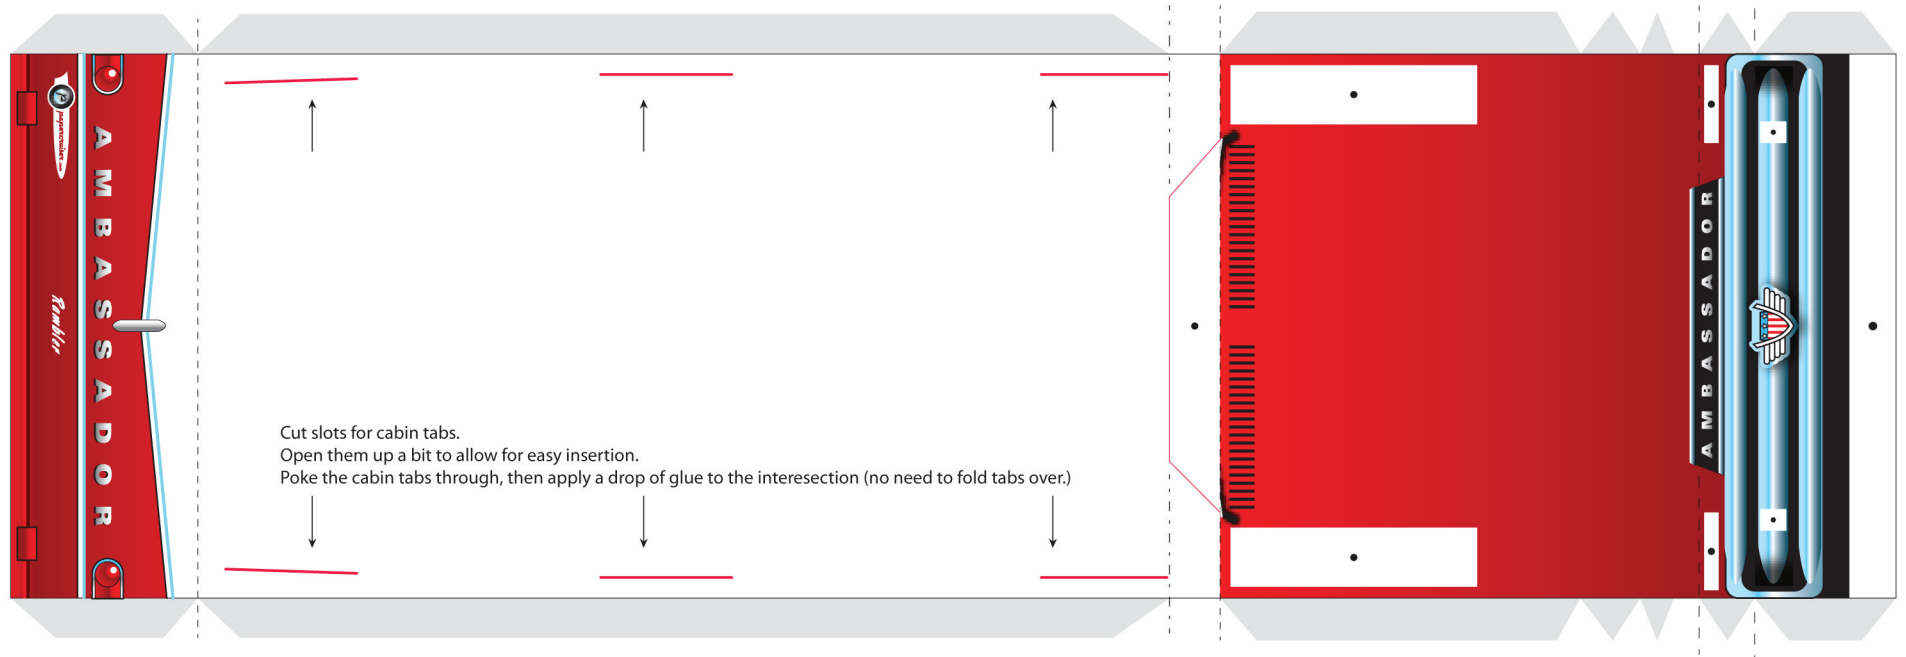

1959 Rambler Ambassador

Created by: Jesse Smith
papercruiser@gmail.com

You can download this
model FREE at
www.papercruiser.com

Bottom plate

1959 Rambler Ambassador
 Created by: Jesse Smith
 papercruiser@gmail.com
 www.papercruiser.com