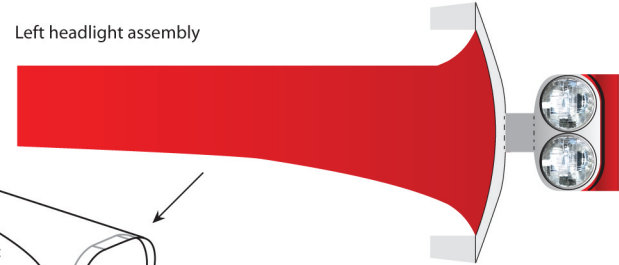

1959 Rambler Ambassador

Created by: Jesse Smith
papercruiser@gmail.com

You can download this
model FREE at
www.papercruiser.com

Bottom plate

1959 Rambler Ambassador
 Created by: Jesse Smith
 papercruiser@gmail.com
 www.papercruiser.com