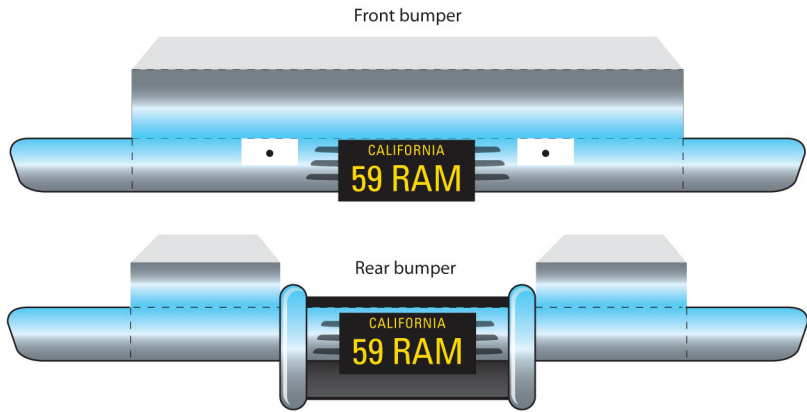

1959 Rambler Ambassador

Created by: Jesse Smith
papercruiser@gmail.com

You can download this
model FREE at
www.papercruiser.com

Bottom plate

1959 Rambler Ambassador
 Created by: Jesse Smith
 papercruiser@gmail.com
 www.papercruiser.com