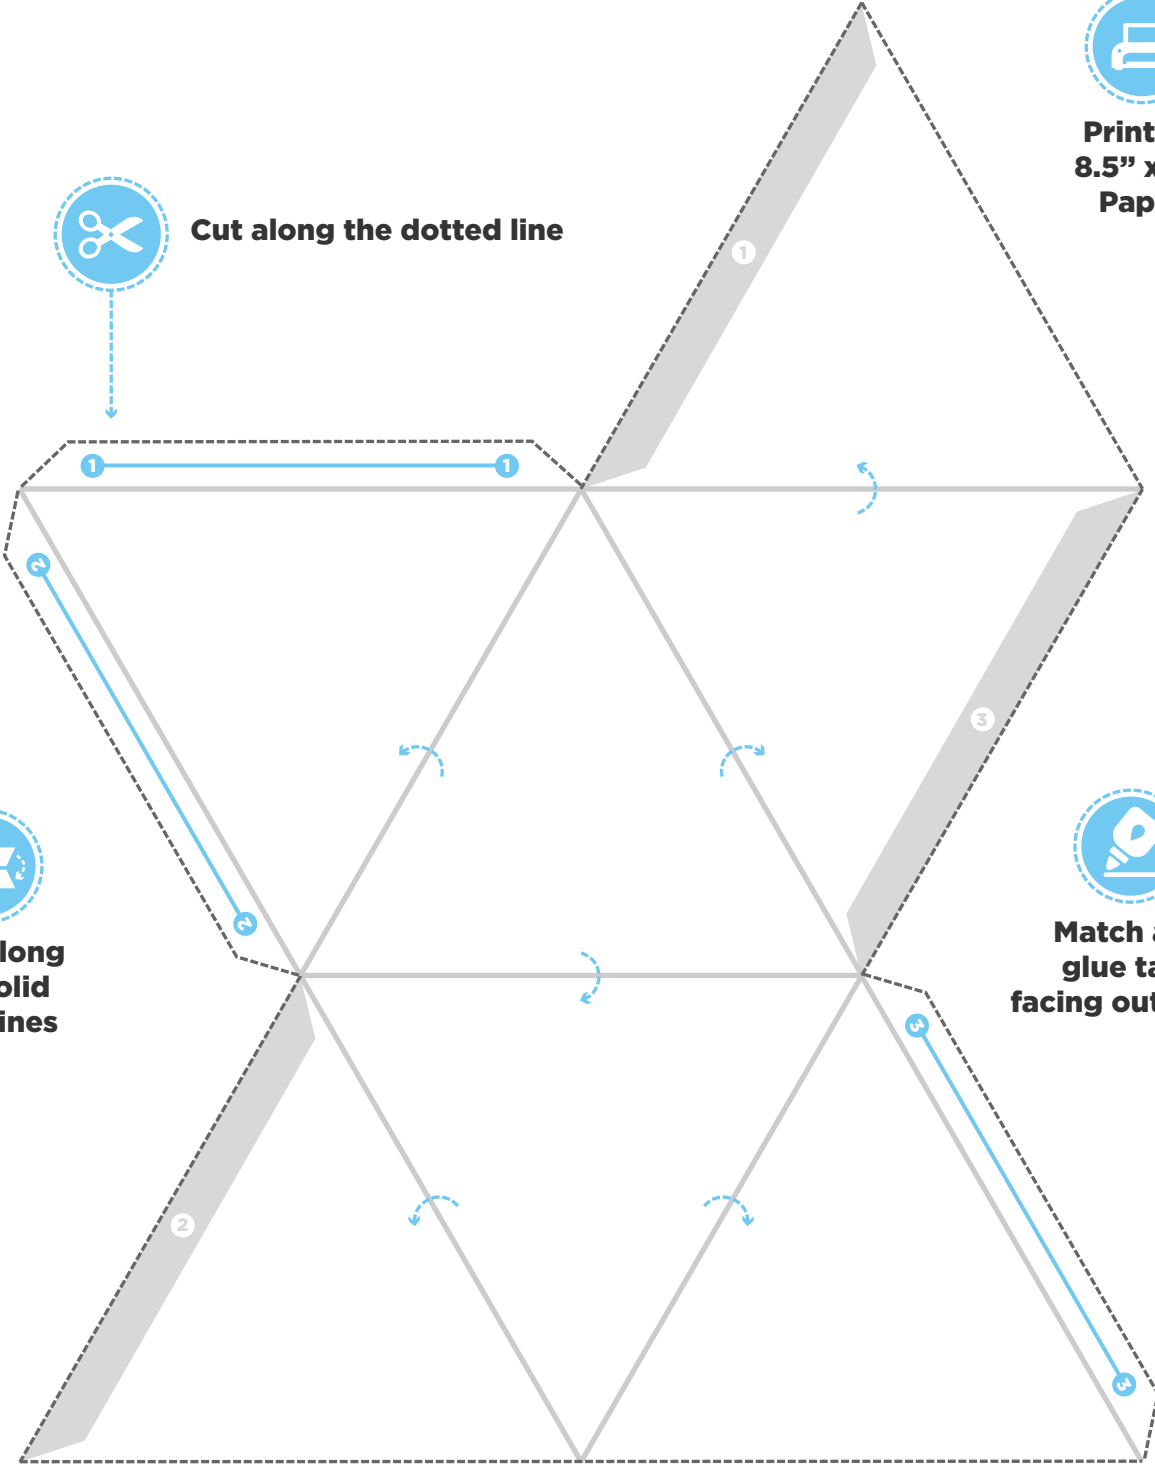

Print on
8.5" x 11"
Paper

Cut along the dotted line

Fold along
the solid
grey lines

Match and
glue tabs
facing
outwards